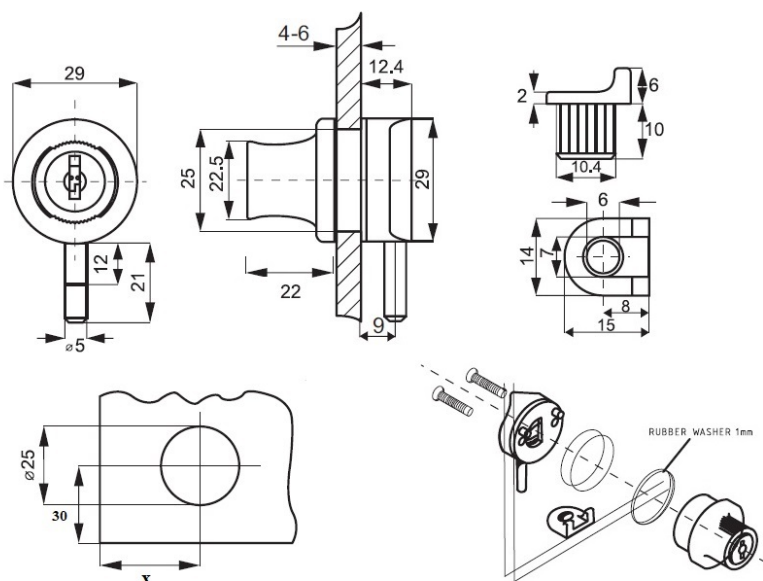

## Description:

Glass Door Lock X-689, Alu Finish, CK SISO, KA D20, 4-6mm Glass

## Item number:

14.09.133-5

Units	Box	Carton	HS Code	Barcode
Pcs.	15	150	8301300000	
				5704866454087